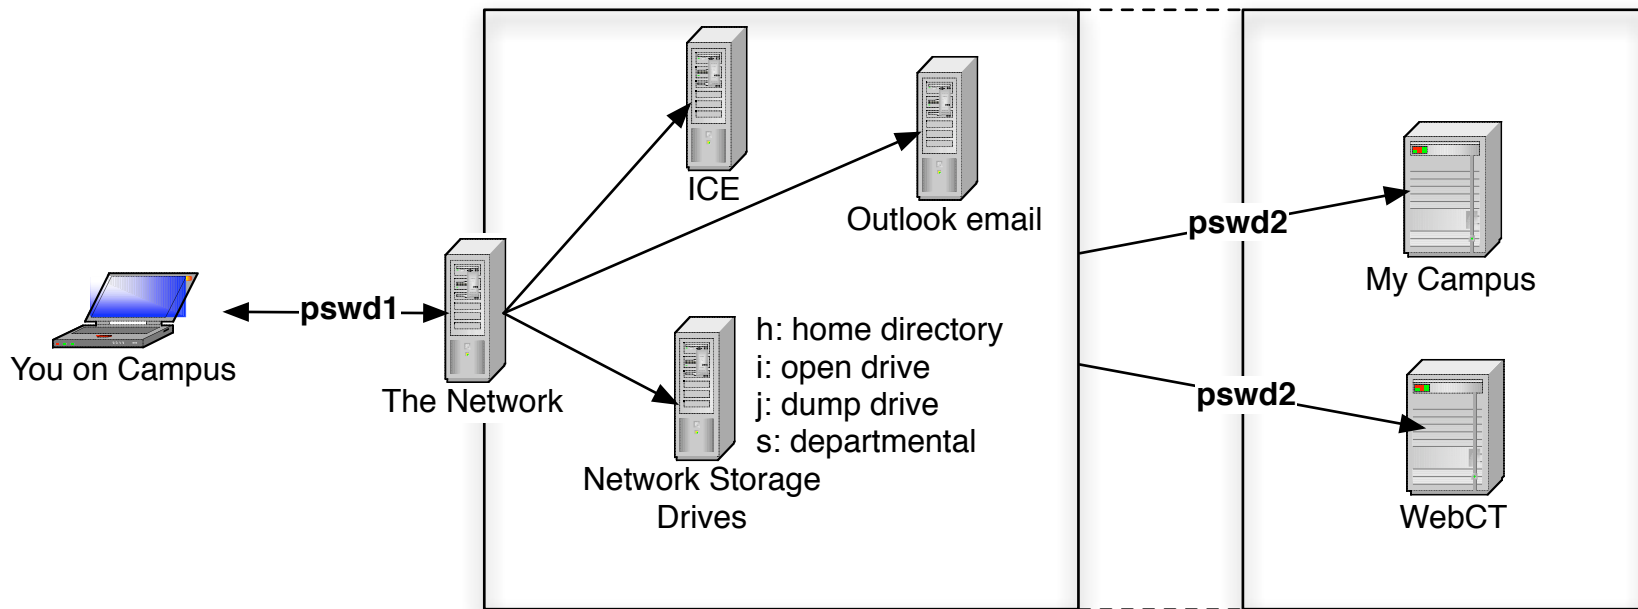

## Campus Network Services

pswd1 = Network Password - your network login ID  
pswd2 = MyCampus & WebCT Password

off campus